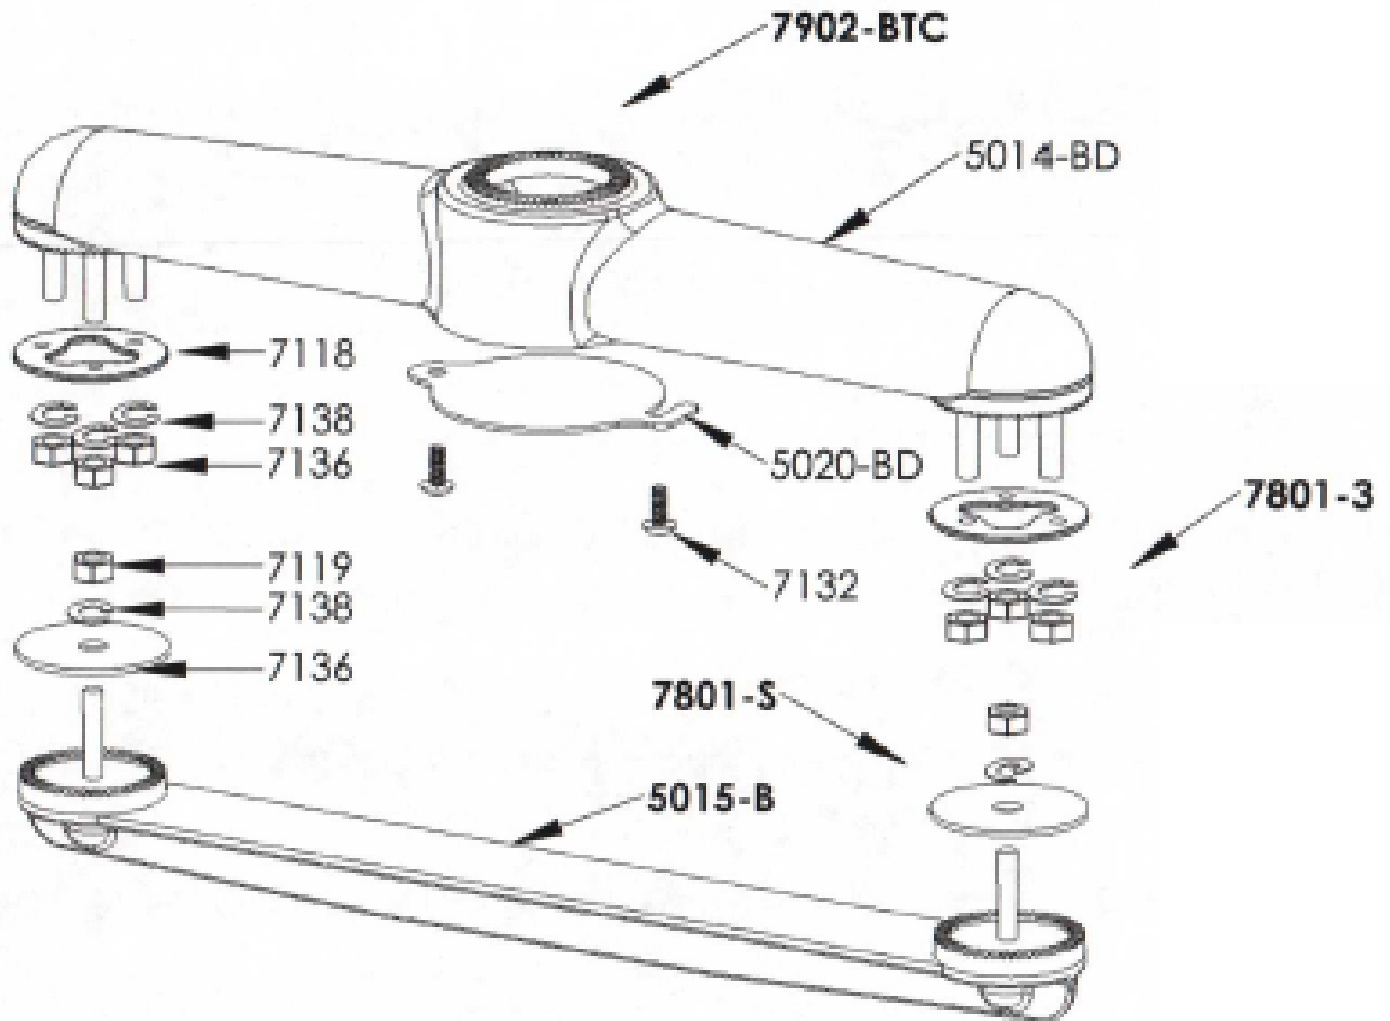

COST CAST, INC

TRAFFIC SIGNAL AND SIGN MOUNTING HARDWARE

Multi-Signal Brackets

Two-Way Bracket

1902-B

- Cast From High Quality Certified Aluminum Ingot
- Certified Stainless Steel Hardware
- Black Weather Resistant Powder Coating, Other Colors Available

COST CAST, INC. MANUFACTURES THE "ZERO FAILURE" TRAFFIC SIGNAL HARDWARE EXCLUSIVELY MADE IN AMERICA.