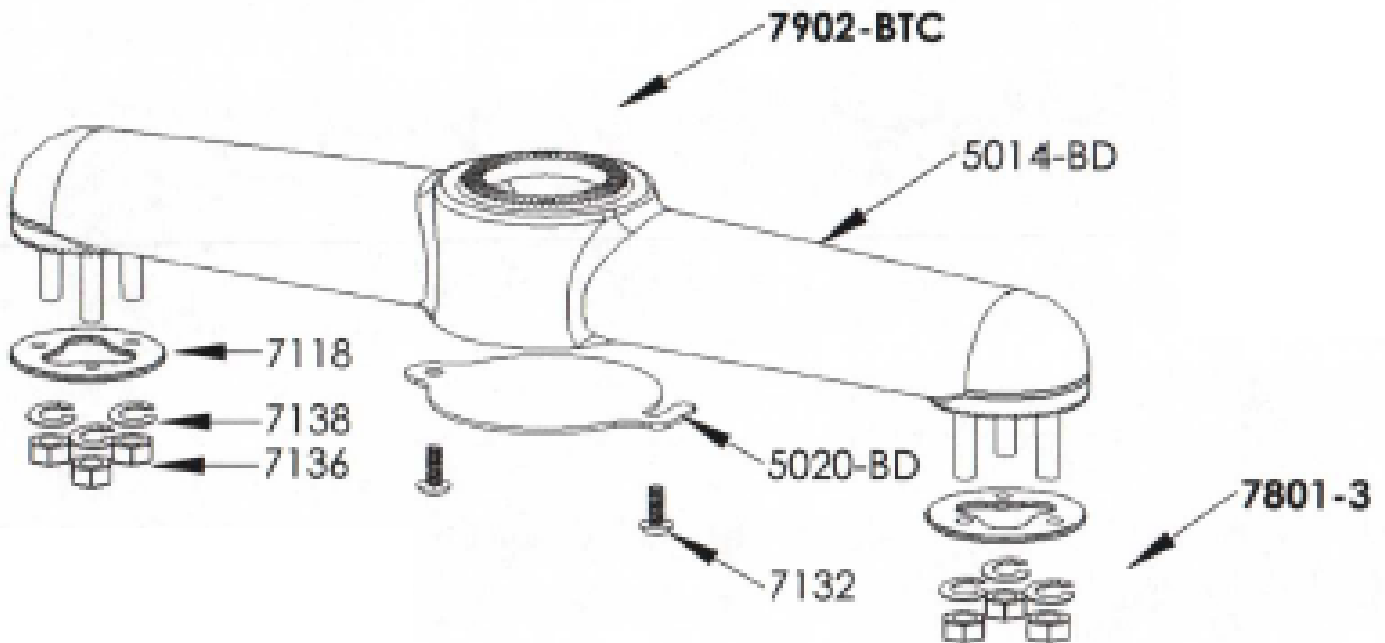

COST CAST, INC

TRAFFIC SIGNAL AND SIGN MOUNTING HARDWARE

Multi-Signal Brackets

Two-Way Bracket

1902-BT

- Cast From High Quality Certified Aluminum Ingot
- Certified Stainless Steel Hardware
- Black Weather Resistant Powder Coating, Other Colors Available