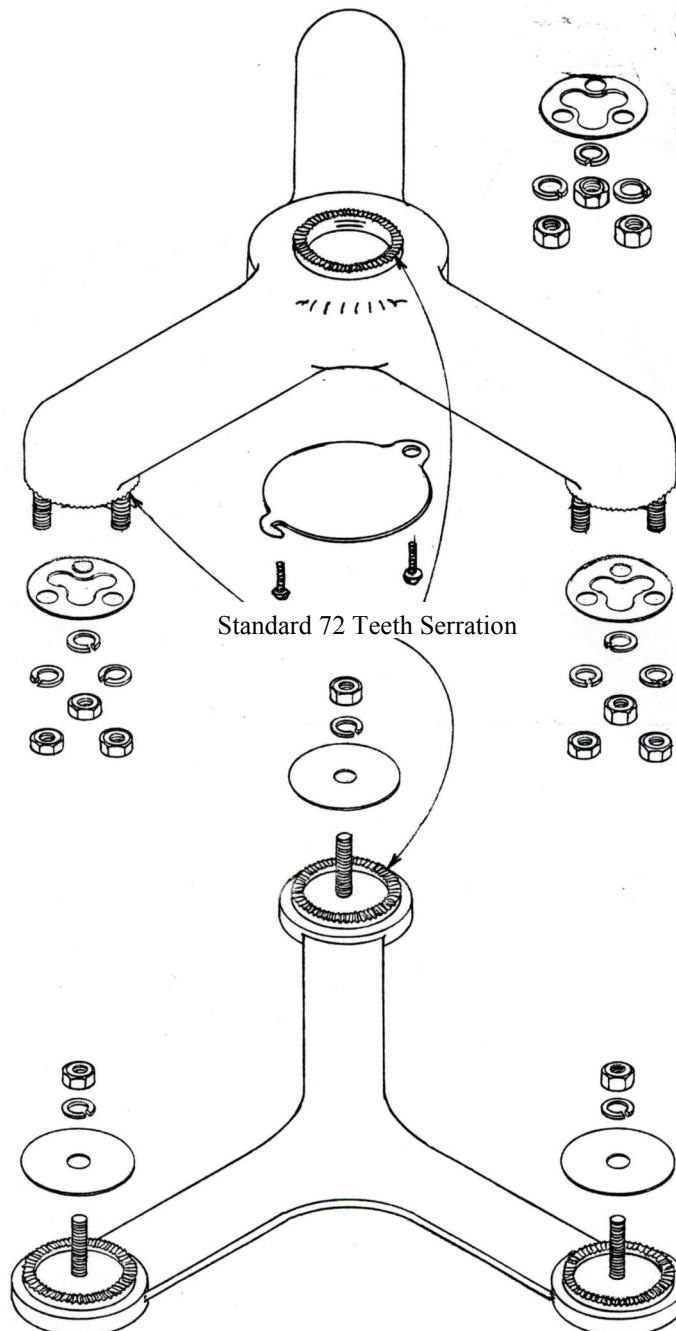

COST CAST, INC

TRAFFIC SIGNAL AND SIGN MOUNTING HARDWARE

Multi-Signal Brackets

Three-Way Bracket

1903-B

- Cast From High Quality Certified Aluminum Ingot
- Certified Stainless Steel Hardware
- Black Weather Resistant Powder Coating, Other Colors Available