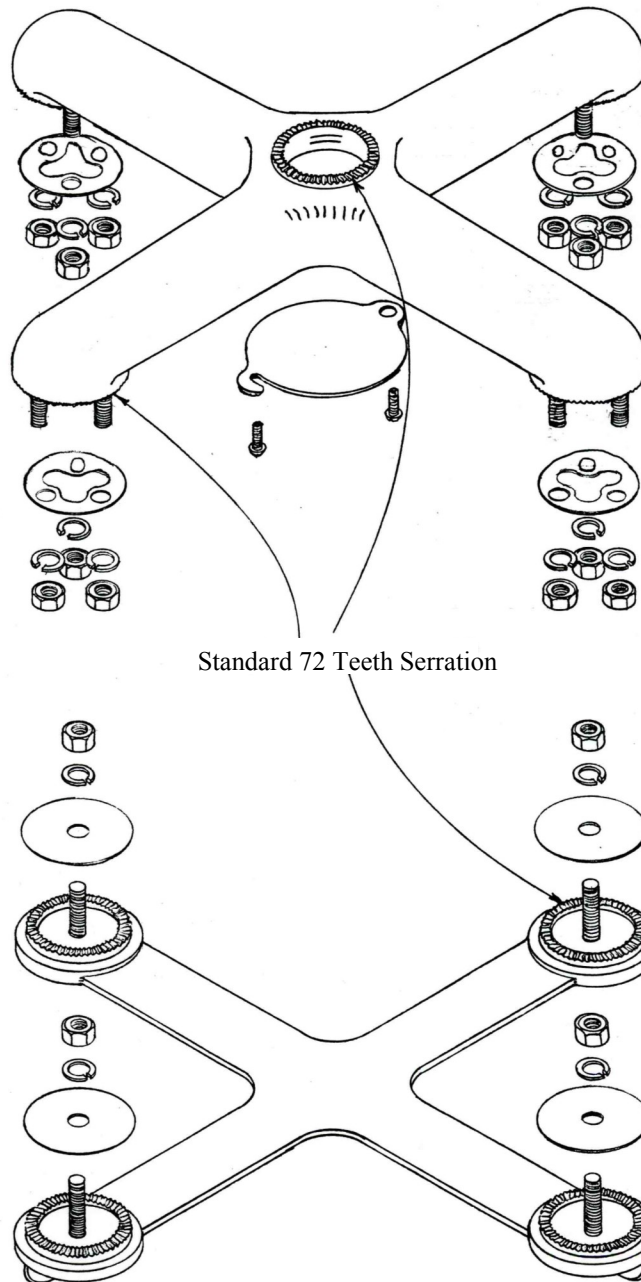

COST CAST, INC

TRAFFIC SIGNAL AND SIGN MOUNTING HARDWARE

Multi-Signal Brackets

Four-Way Bracket

1904-B

- Cast From High Quality Certified Aluminum Ingot
- Certified Stainless Steel Hardware
- Black Weather Resistant Powder Coating, Other Colors Available