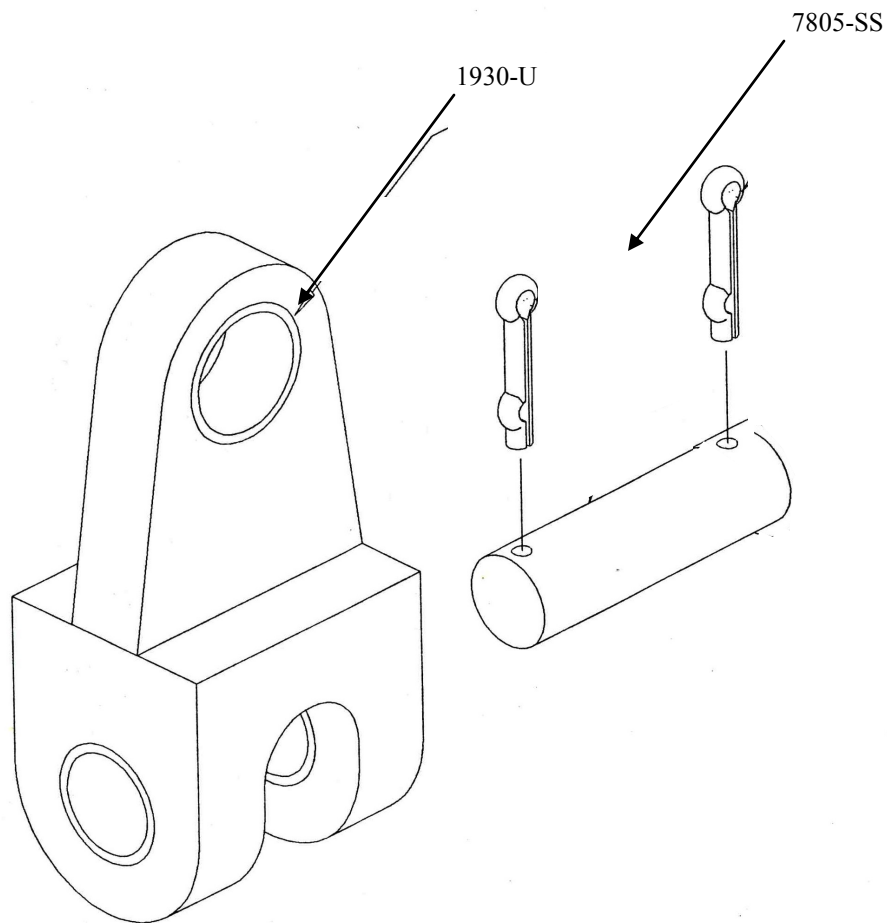

COST CAST, INC

TRAFFIC SIGNAL AND SIGN MOUNTING HARDWARE

Multi-Signal Brackets

Clevis Adapter

1930-U w/

7805-SS

- Cast From High Quality Certified Aluminum Ingot
- Certified Stainless Steel Hardware
- Federal Yellow Weather Resistant Powder Coating, Other Colors Available
- FDOT APL #659-030-001